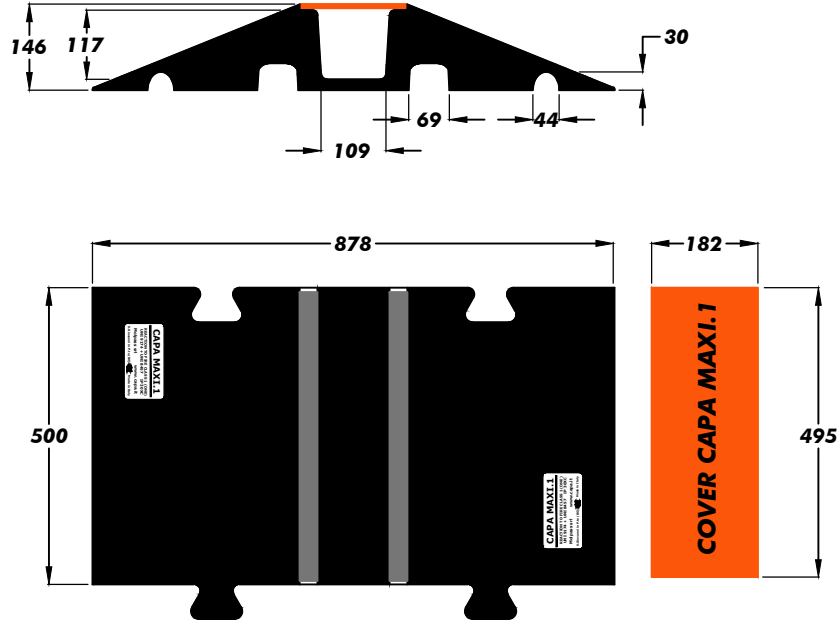

CABLE PROTECTORS ALLOW YOU TO PLACE CABLES AND DUCTS ON THE GROUND

CAPA MAXI.1

13,20 kg

packing box:

**60x16x113cm - n°1 CAPA MAXI.1
gross weight 14,70 kg**

Base material: low density semi-rigid polyurethane foam

Operating voltage: 1000 V AC - 1500 V DC

Isolation resistance: 29.5 GΩ

Protection degree: IP30XC

Permissible rolling load: 17 daN/cm²

Fire reaction: Class 1 - UNI 9174 + UNI 8457

Surface hardness: 90 - 95 (SHORE A)