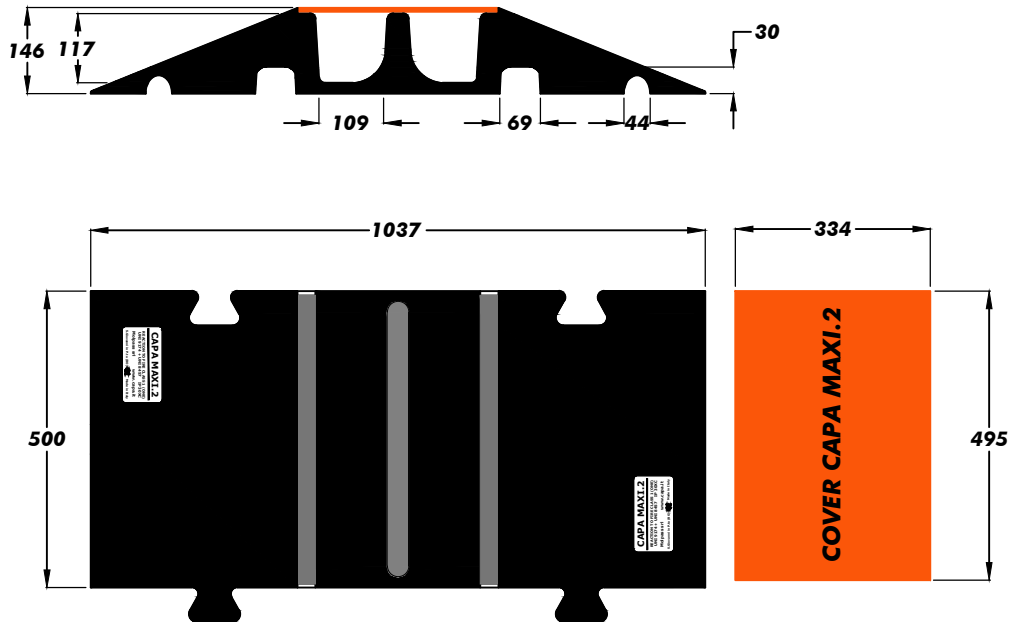

CABLE PROTECTORS ALLOW YOU TO PLACE CABLES AND DUCTS ON THE GROUND

CAPA MAXI.2

kg. 14,5

packing box:

**60x16x113cm - n°1 CAPA MAXI.2
gross weight 17,20 kg**

Base material: low density semi-rigid polyurethane foam

Operating voltage: 1000 V AC - 1500 V DC

Isolation resistance: 29.5 GΩ

Protection degree: IP30XC

Permissible rolling load: 17 daN/cm²

Fire reaction: Class 1 - UNI 9174 + UNI 8457

Surface hardness: 90 - 95 (SHORE A)